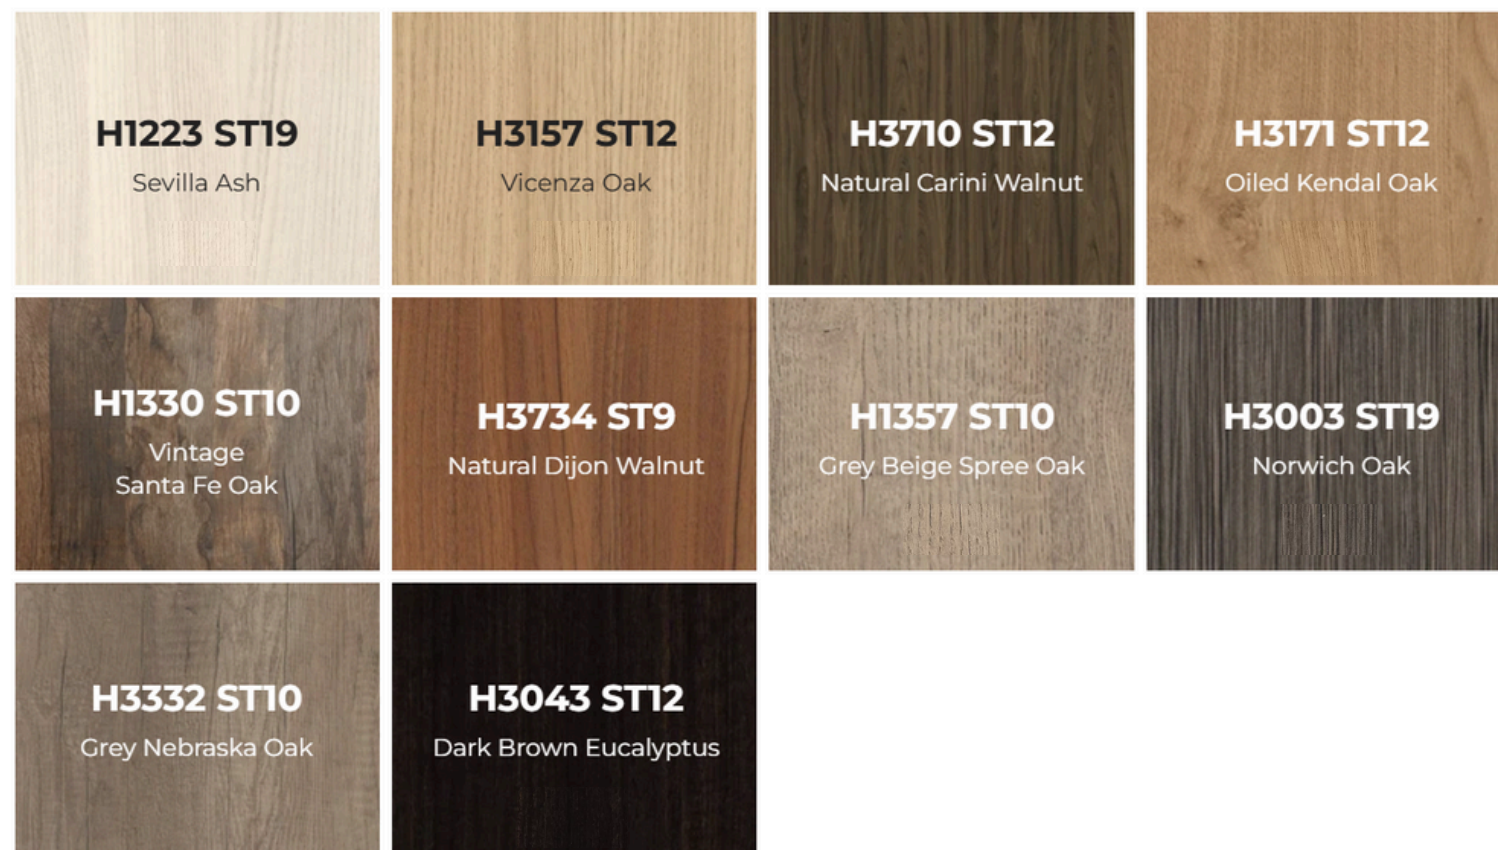

**PINNACLE**  
CONSULTING ENGINEERS

..with an endless  
combination of  
colours and  
finishes.

# FINISHES.

And whether you're looking for subtle expression or making a bold statement, we have a wide range of matt plain colour, material reproduction and woodgrain laminates to choose from. So, be as bold or as neutral as you like!

## Woodgrain Laminates

## Monochrome Colours & Material Reproduction Laminates