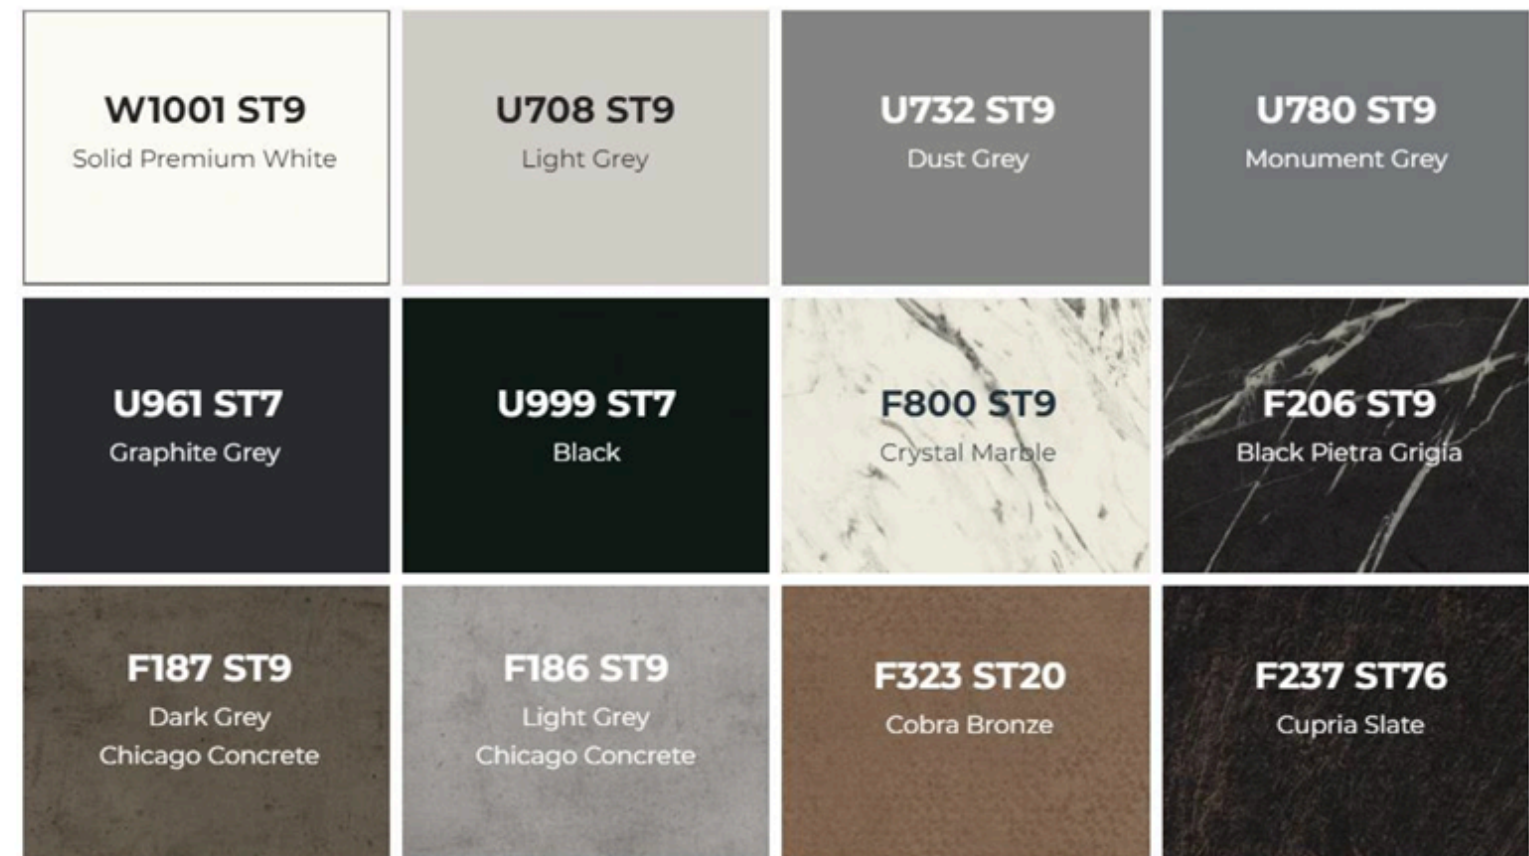

# FINISHES.

And whether you're looking for subtle expression or making a bold statement, we have a wide range of matt plain colour, material reproduction and woodgrain laminates to choose from. So, be as bold or as neutral as you like!

## Woodgrain Laminates

## Monochrome Colours & Material Reproduction Laminates