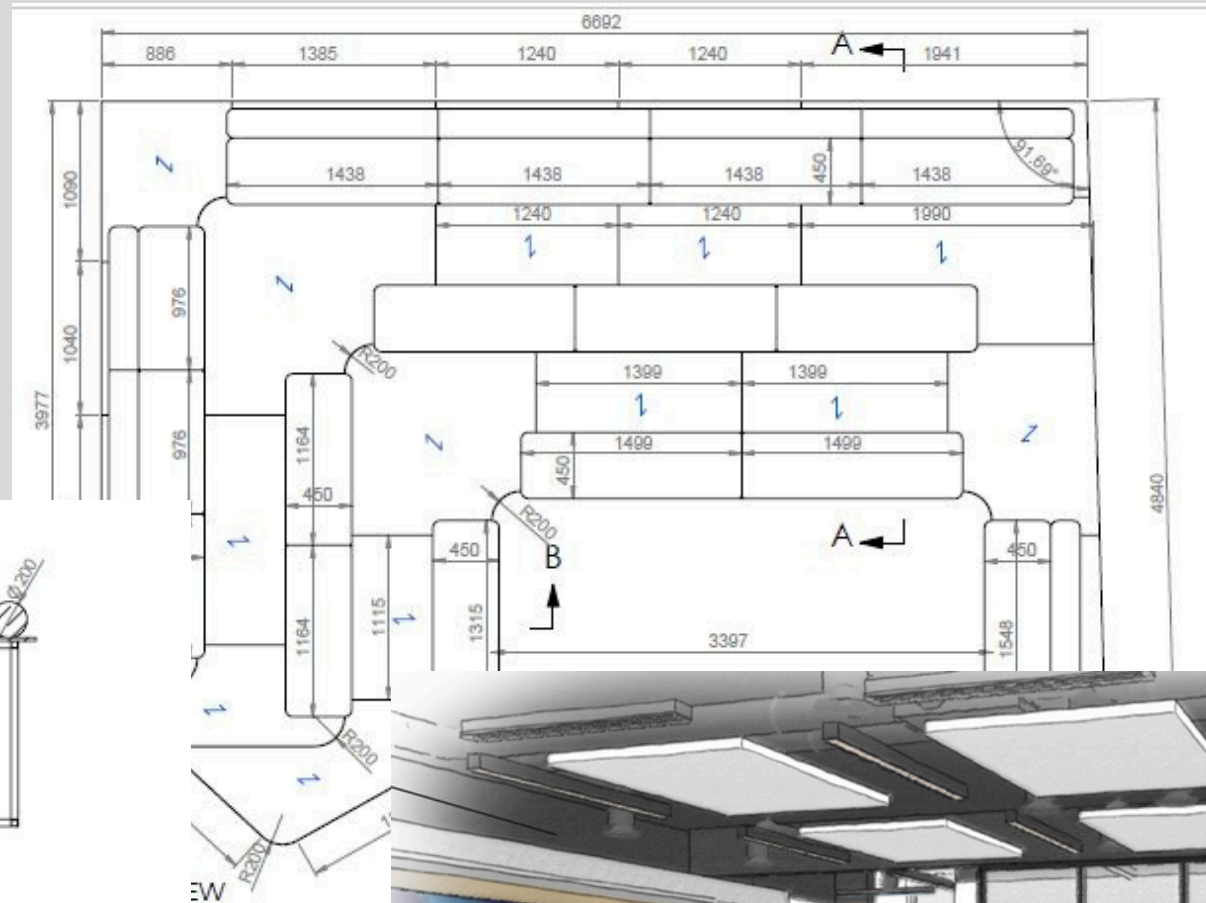

SPECIALIST JOINERY.

Alongside our standard range of desks, our bespoke service allows you to design concepts that will be handmade just for you.

From design concepts and technical drawings....

...through to the finished product.

Whatever level of comprehensive look you want, we can deliver.