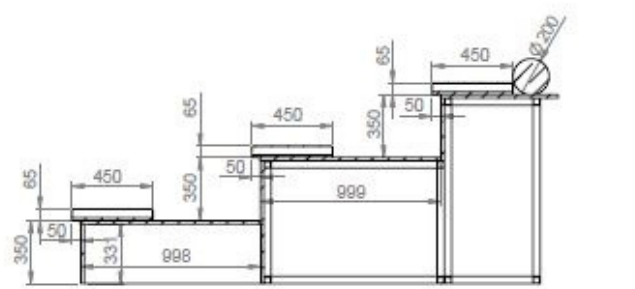

SPECIALIST JOINERY.

Alongside our standard range of desks, our bespoke service allows you to design concepts that will be handmade just for you.

From design concepts and technical drawings....

...through to the finished product.

Whatever level of comprehensive look you want, we can deliver.