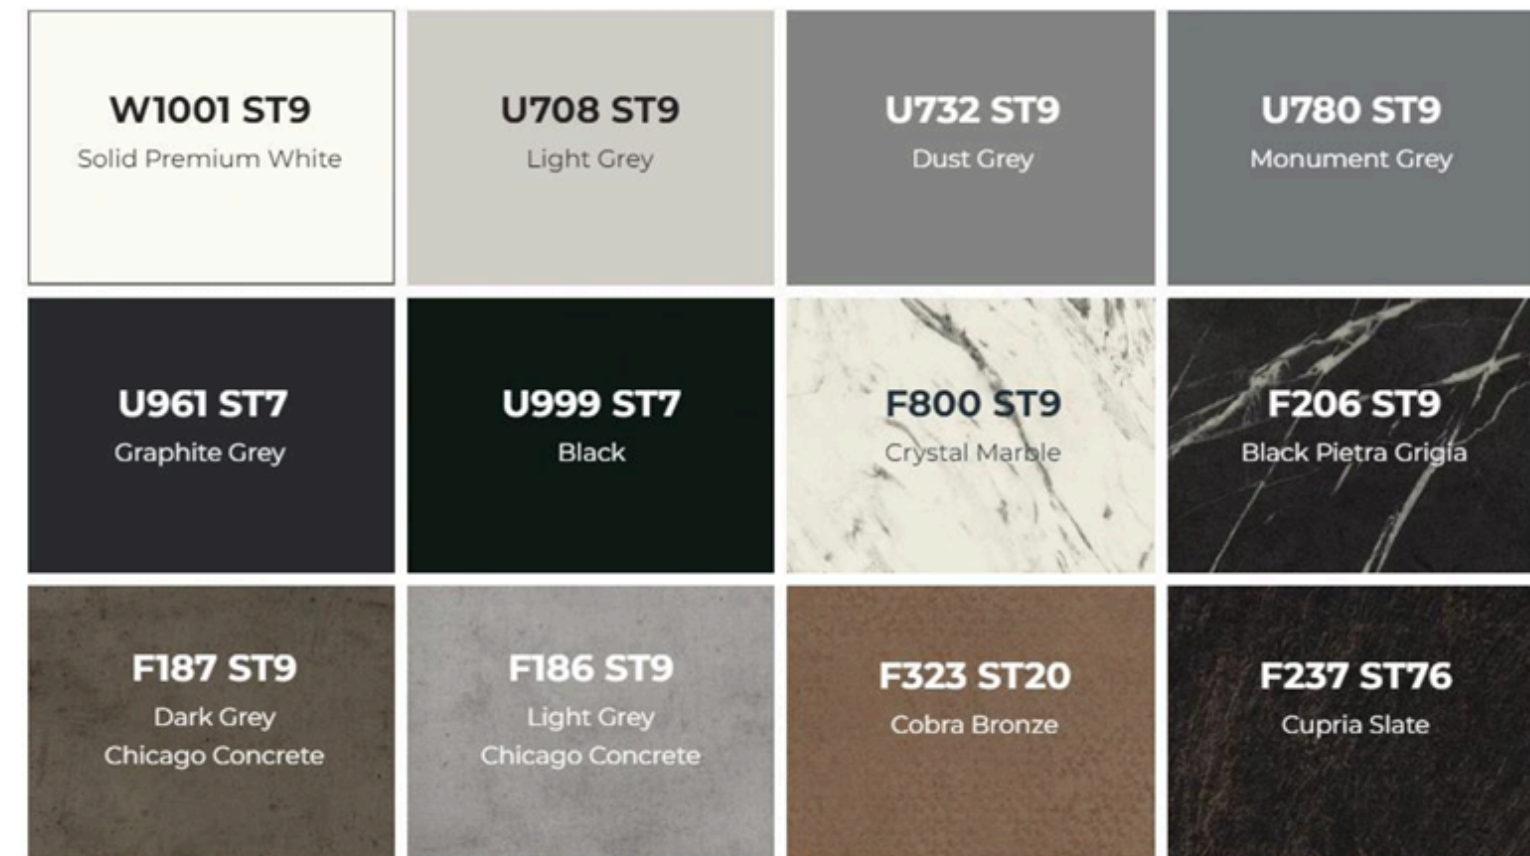

From design concepts and technical drawings....

...through to the finished product.

Whatever level of comprehensive look you want, we can deliver.

FINISHES.

And whether you're looking for subtle expression or making a bold statement, we have a wide range of matt plain colour, material reproduction and woodgrain laminates to choose from. So, be as bold or as neutral as you like!

Woodgrain Laminates

Monochrome Colours & Material Reproduction Laminates

Muted Coloured Laminates

SPECIALS.

If budget limitations mean you can't go bespoke then our specials service lets you customise our 'standard' desks.