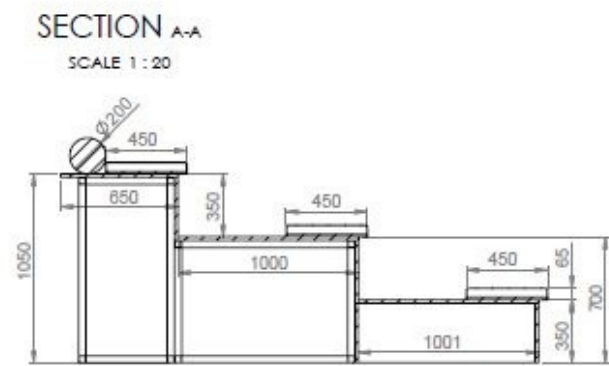

SPECIALIST JOINERY.

Alongside our standard range of desks, our bespoke service allows you to design concepts that will be handmade just for you.

From design concepts and technical drawings....

...through to the finished product.

Whatever level of comprehensive look you want, we can deliver.