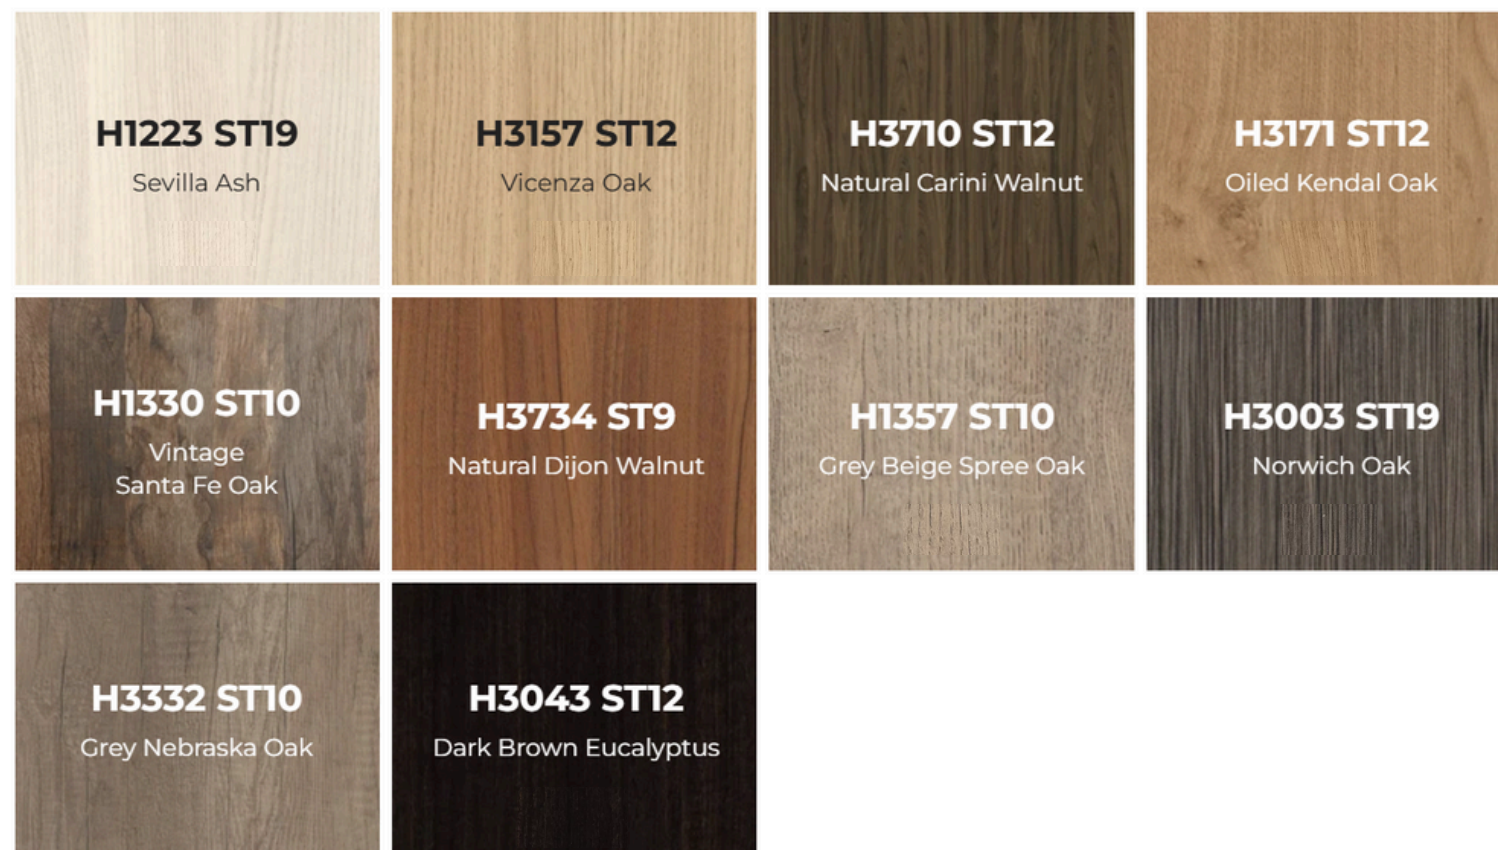

From design concepts and technical drawings....

...through to the finished product.

Whatever level of comprehensive look you want, we can deliver.

FINISHES.

And whether you're looking for subtle expression or making a bold statement, we have a wide range of matt plain colour, material reproduction and woodgrain laminates to choose from. So, be as bold or as neutral as you like!

Woodgrain Laminates

Monochrome Colours & Material Reproduction Laminates

Muted Coloured Laminates

SPECIALS.

If budget limitations mean you can't go bespoke then our specials service lets you customise our 'standard' desks.