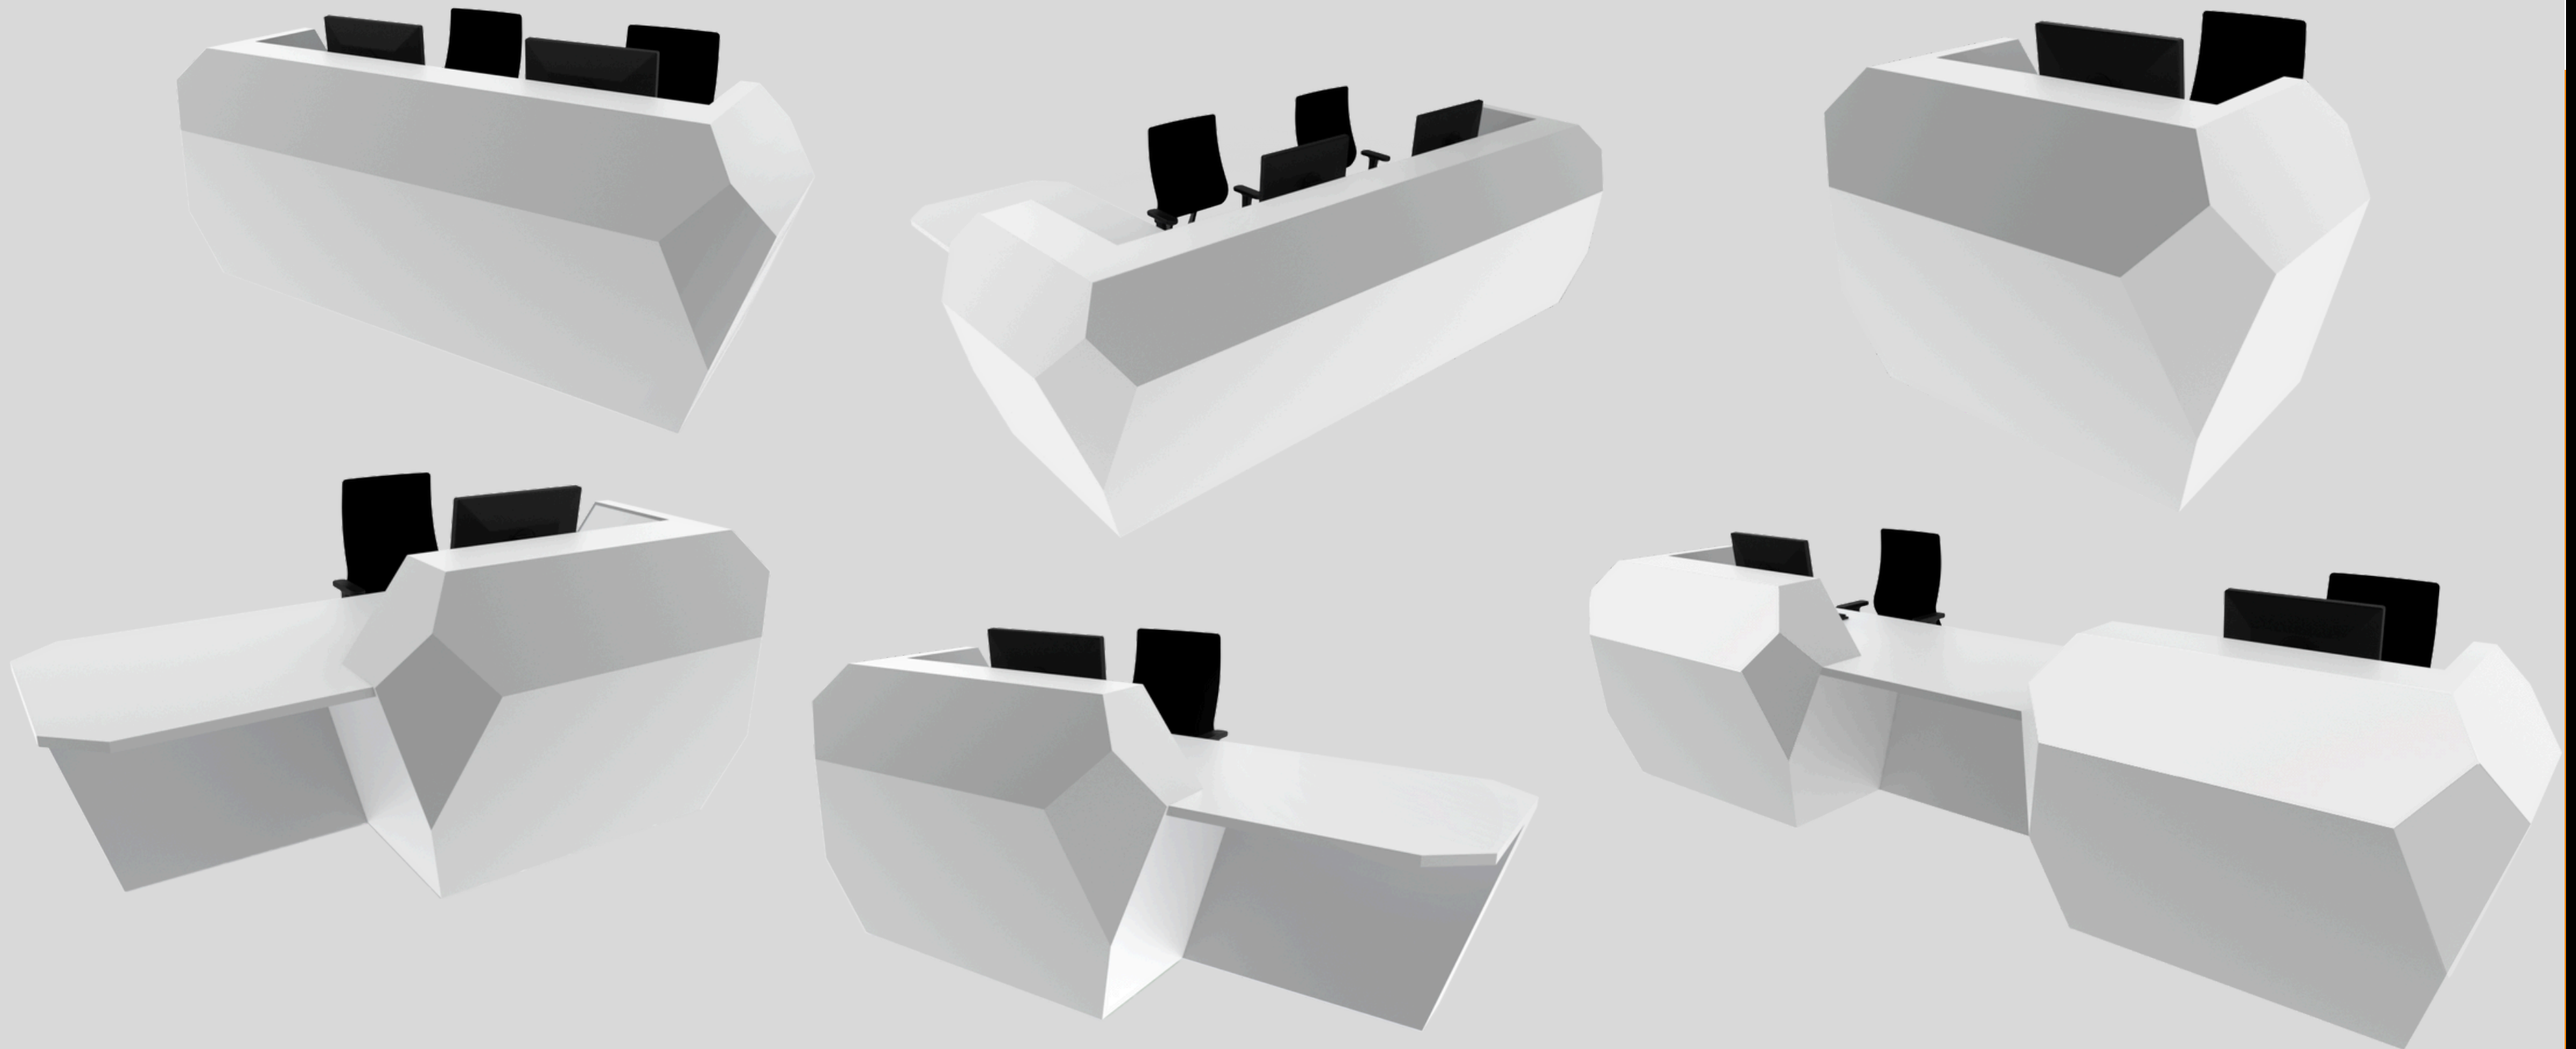

 Clarke Rendall
LOOKBOOK

INVITE
RECEPTION DESK

INVITE

One of Clarke Rendall's
reception desk collections.

Inspired by the sharp shapes of diamonds.

Offering an elegant and fresh look to any office reception space.

CONFIGURATIONS.

Available in a range of standard configurations, including these (and many more), there is a model to complement any reception area.

FINISHES.

Invite desks are available in a choice of solid surface finishes, including Durasein®, Corian®, Hi-MACS®, Hanex®, Avonite Surfaces® and Krypton® - please call our sales team for details of colour options and costs.