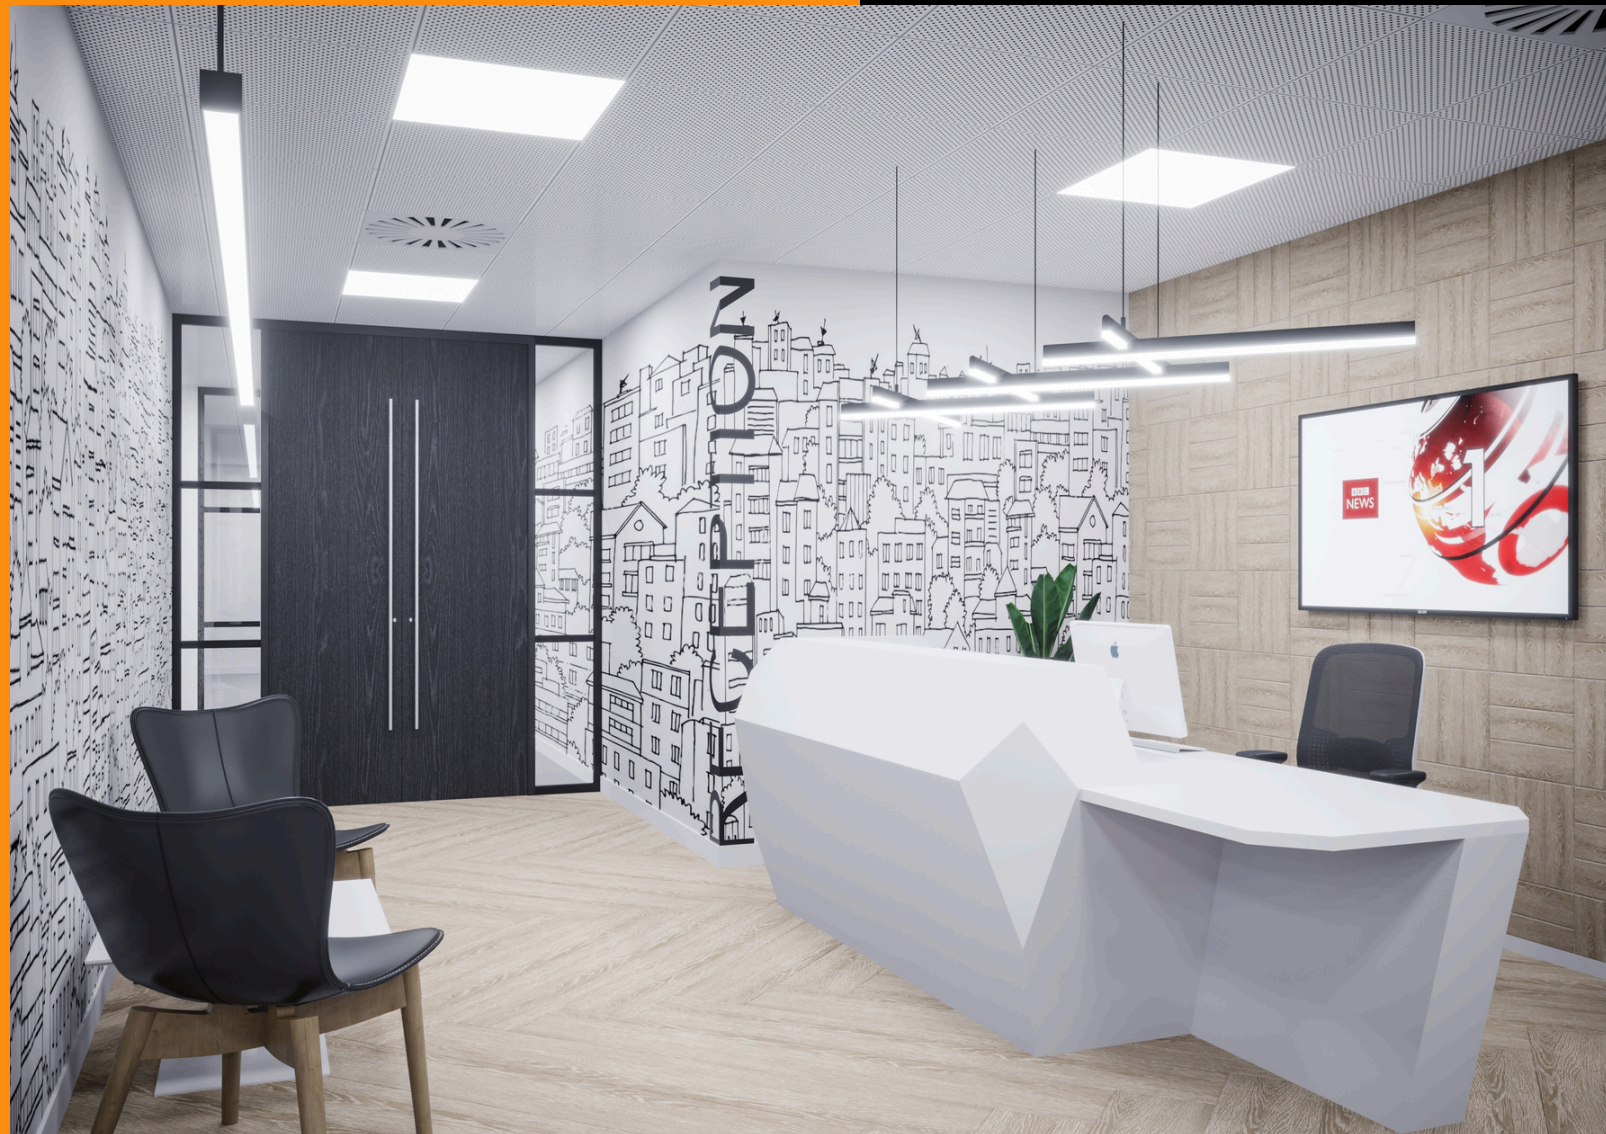

 Clarke Rendall
LOOKBOOK

INVITE
RECEPTION DESK

INVITE

One of Clarke Rendall's
reception desk collections.

Inspired by the sharp shapes of diamonds.

Offering an elegant and fresh look to any office reception space.

CONFIGURATIONS.

Available in a range of standard configurations, including these (and many more), there is a model to complement any reception area.

FINISHES.

Invite desks are available in a choice of solid surface finishes, including Durasein®, Corian®, Hi-MACS®, Hanex®, Avonite Surfaces® and Krypton® - please call our sales team for details of colour options and costs.

CUSTOMISATIONS.

As with all Clarke Rendall products, your Invite reception desk will be made to order.

So, if you like the look but want to make your desk uniquely yours - with the addition of logos, for example - get in touch and we'd be happy to help you create the perfect piece.