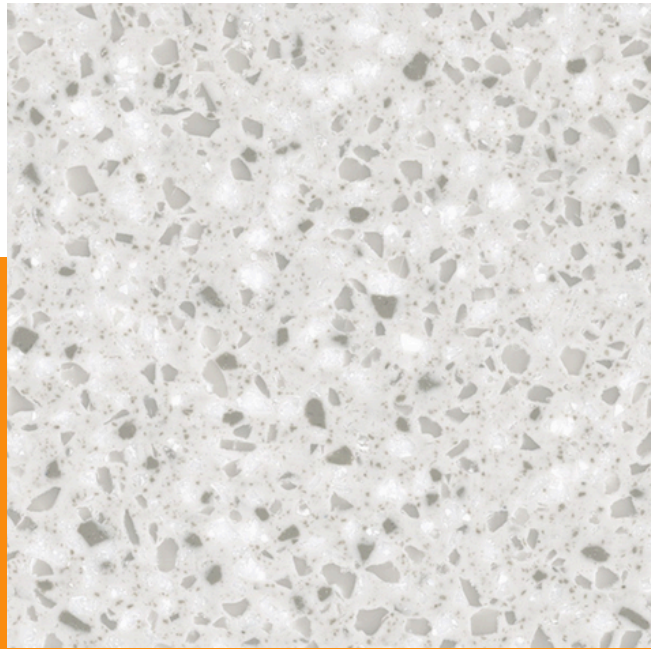

CONFIGURATIONS.

Available in a range of standard configurations, including these (and many more), there is a model to complement any reception area.

FINISHES.

Invite desks are available in a choice of solid surface finishes, including Durasein®, Corian®, Hi-MACS®, Hanex®, Avonite Surfaces® and Krypton® - please call our sales team for details of colour options and costs.