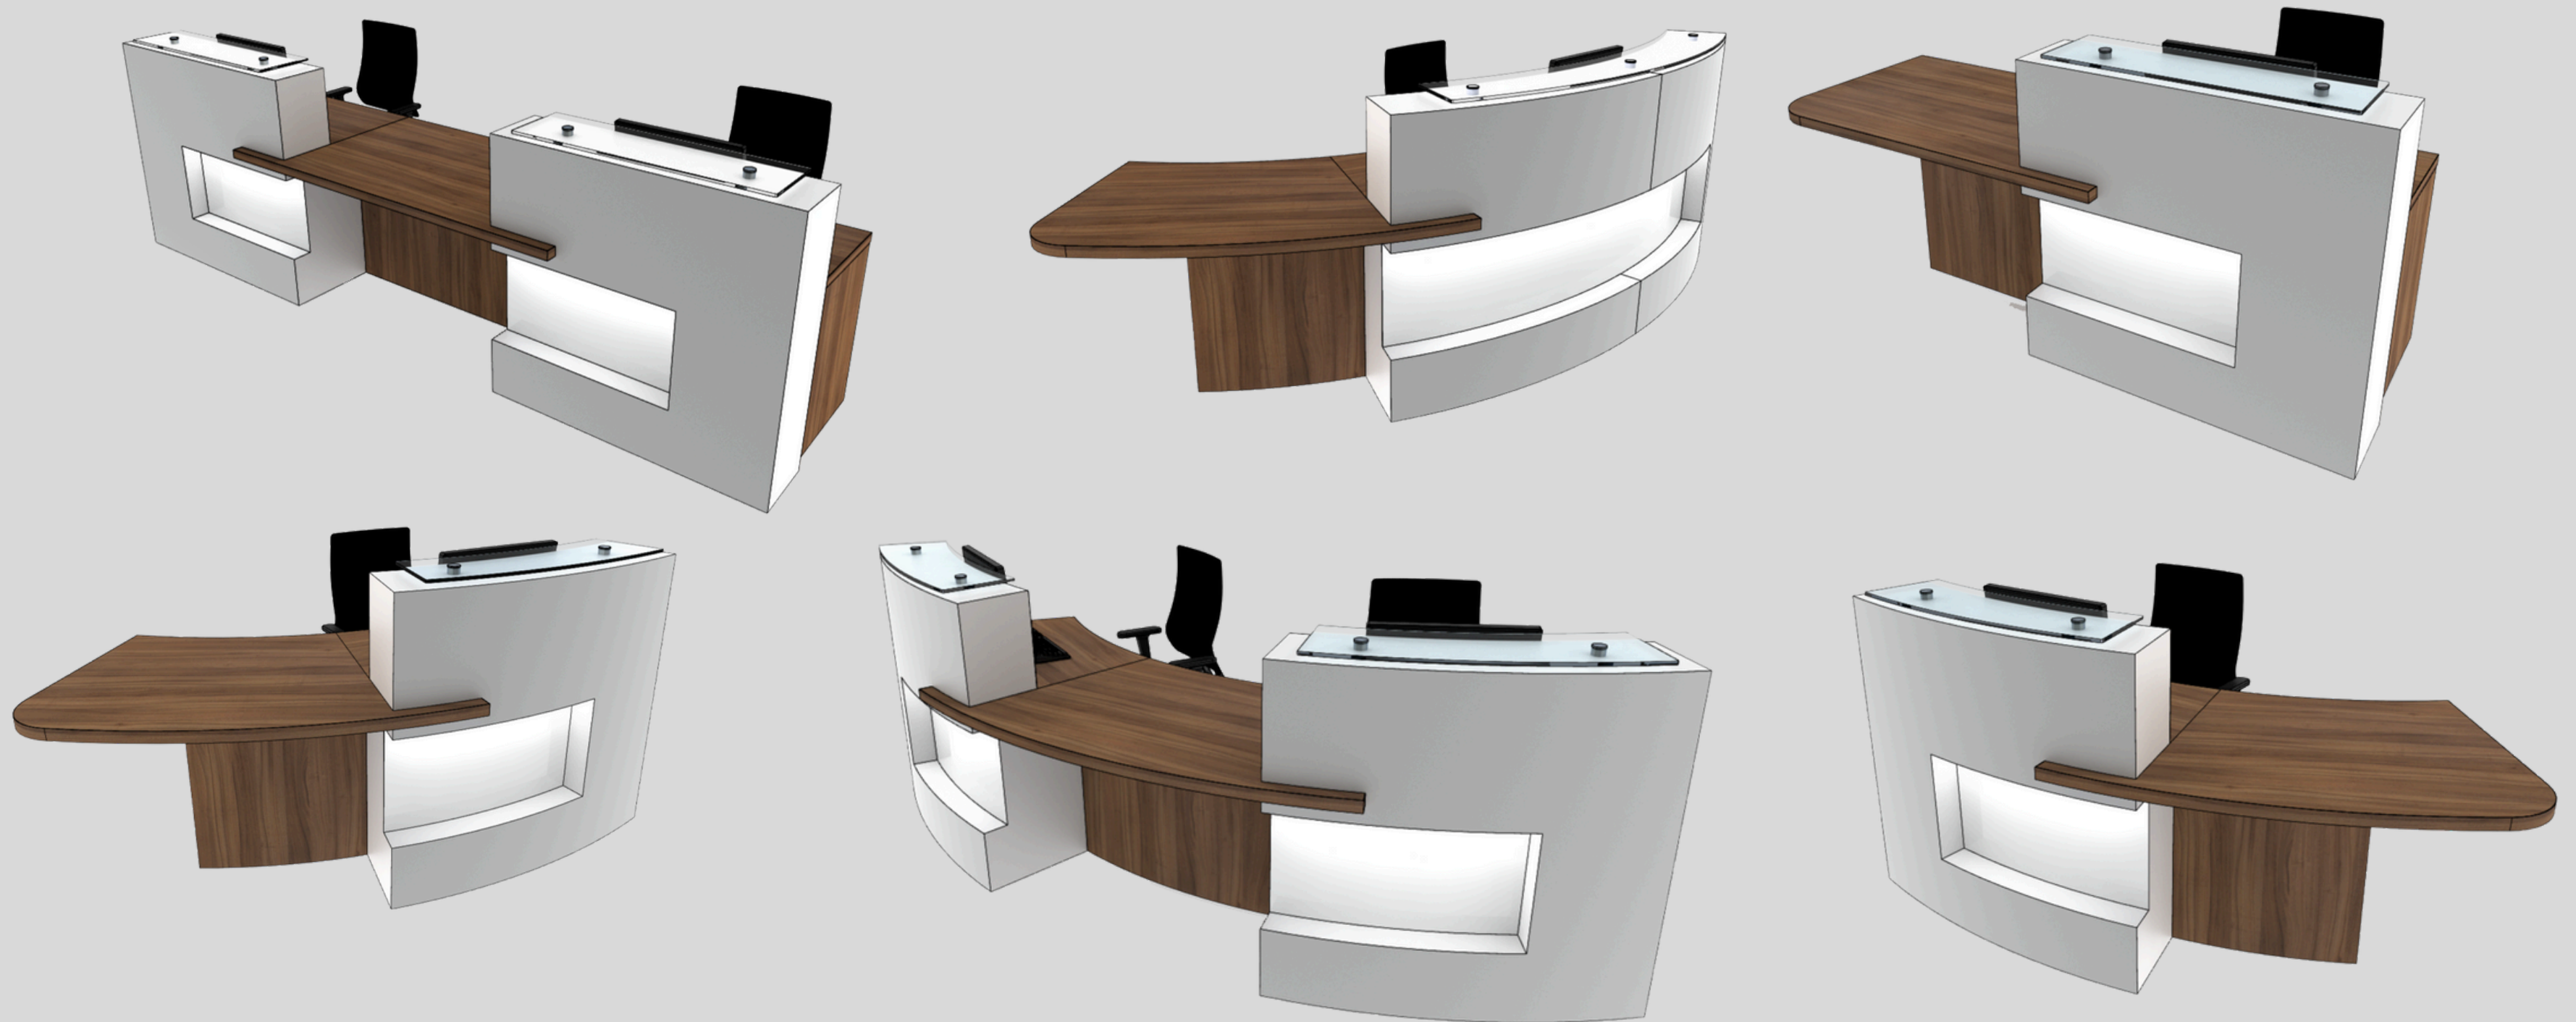

 Clarke Rendall
LOOKBOOK

XPRESSION

RECEPTION DESK

XPRESSION

One of Clarke Rendall's latest collections.

Inject personality into your reception space..

Clarke Rendall Collections

with concealed LED lighting and personalisation options.

CONFIGURATIONS.

Available in a range of standard configurations, including these (and many more), there is a model to complement any reception area.

FINISHES.

And whether you're looking for subtle expression or making a bold statement, we have a wide range of matt plain colour, material reproduction and woodgrain laminates to choose from. So, be as bold or as neutral as you like!

Woodgrain Laminates

Monochrome Colours & Material Reproduction Laminates

Muted Coloured Laminates

CUSTOMISATIONS.

As with all Clarke Rendall products, your Xpression reception desk will be made to order.

So, if you like the look but would like to make your desk uniquely yours - with the addition of logos, for example - get in touch and we'd be happy to help you create the perfect piece.