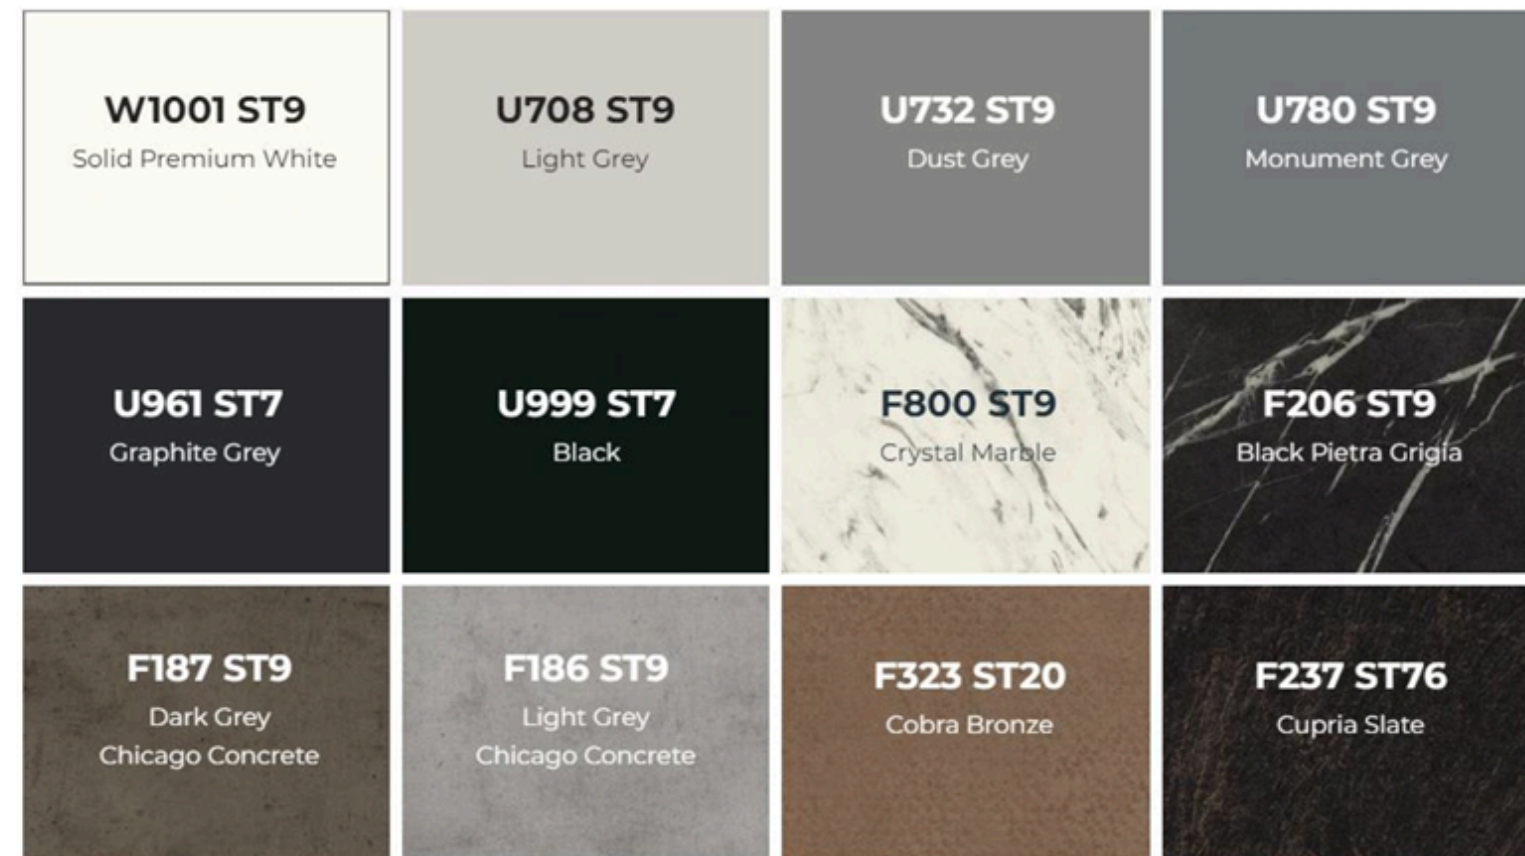

CONFIGURATIONS.

Available in a range of standard configurations, including these (and many more), there is a model to complement any reception area.

FINISHES.

And whether you're looking for subtle expression or making a bold statement, we have a wide range of matt plain colour, material reproduction and woodgrain laminates to choose from. So, be as bold or as neutral as you like!

Woodgrain Laminates

Monochrome Colours & Material Reproduction Laminates

Muted Coloured Laminates

CUSTOMISATIONS.

As with all Clarke Rendall products, your Xpression reception desk will be made to order.

So, if you like the look but would like to make your desk uniquely yours - with the addition of logos, for example - get in touch and we'd be happy to help you create the perfect piece.