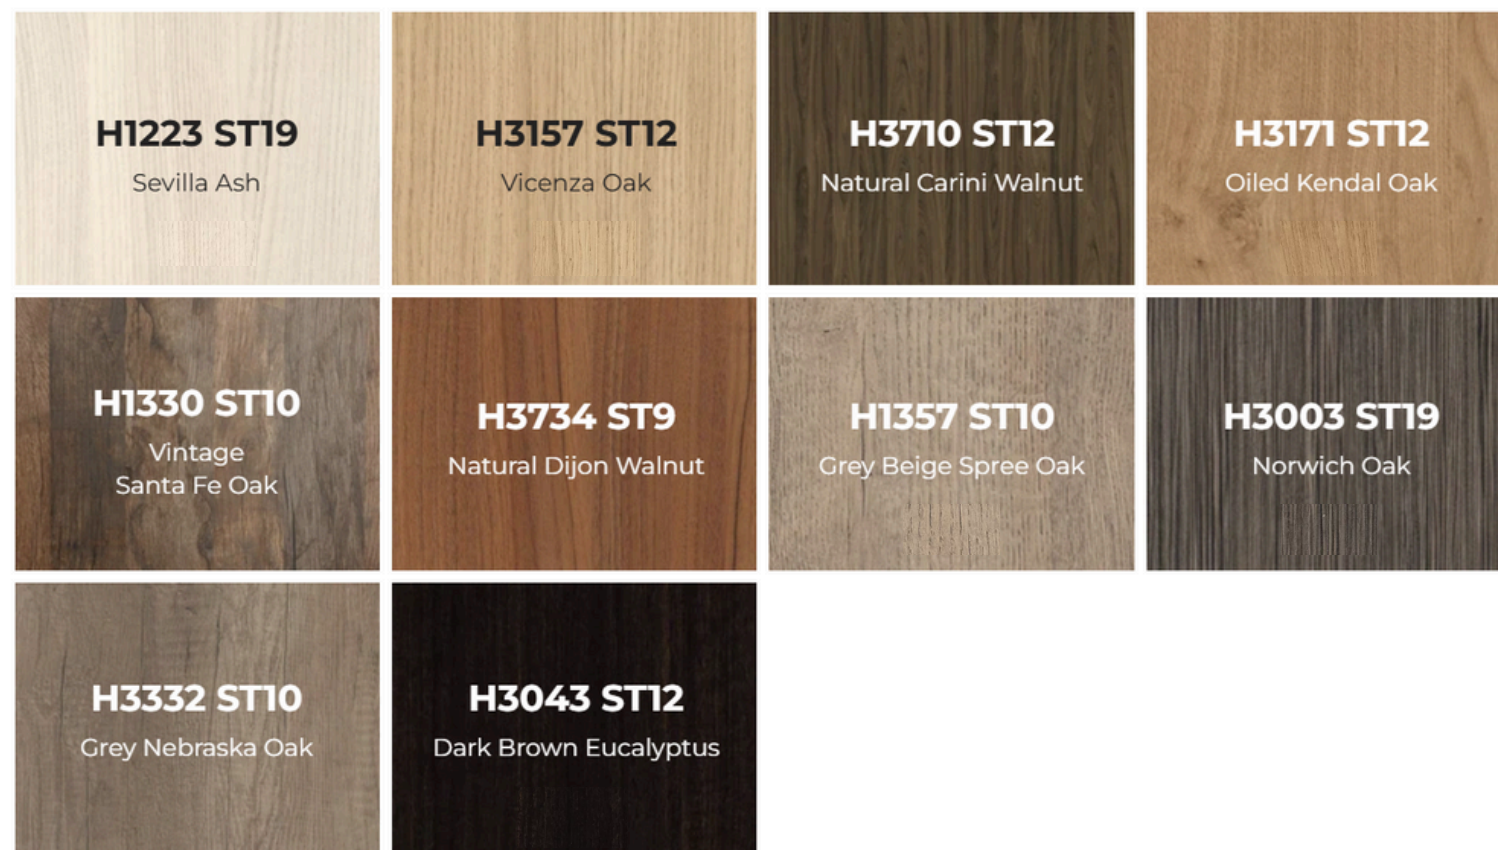

CONFIGURATIONS.

Available in a range of standard configurations, including these (and many more), there is a model to complement any reception area.

FINISHES.

And whether you're looking for subtle expression or making a bold statement, we have a wide range of matt plain colour, material reproduction and woodgrain laminates to choose from. So, be as bold or as neutral as you like!

Woodgrain Laminates

Monochrome Colours & Material Reproduction Laminates

Muted Coloured Laminates

CUSTOMISATIONS.

As with all Clarke Rendall products, your Xpression reception desk will be made to order.

So, if you like the look but would like to make your desk uniquely yours - with the addition of logos, for example - get in touch and we'd be happy to help you create the perfect piece.