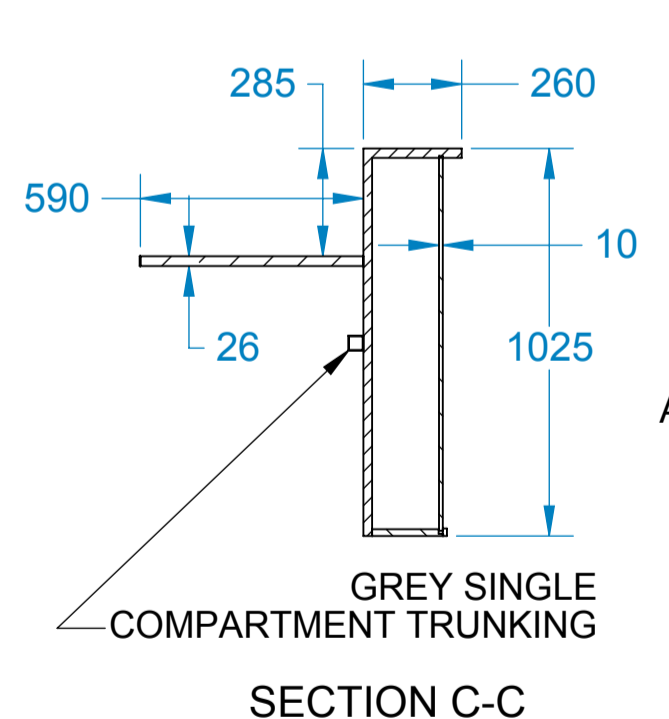

ISOMETRIC VIEW (NOT TO SCALE)

PLAN VIEW

BESPOKE RECEPTION DESKS TO ACCOMPANY IT BAR / STORAGE UNIT (DRAWING xxxx xxx xxx xxx)

DESKS TO SCRIBE TO WALL ON SITE, END MODULES TO BE MANUFACTURED 50mm OVERSIZE TO ALLOW FOR SCRIBE.

Drawing Title					
BESPOKE RECEPTION DESK					
SHEET 1 OF 1					
Scale	1:20	Date	30 09 09	Drawn By	TAR
Drawing No.		Revision			
		A			

Clarke Rendall
BUSINESS FURNITURE LIMITED

Copyright exists on the designs and information shown on this drawing which may not be reproduced in any form without prior written consent