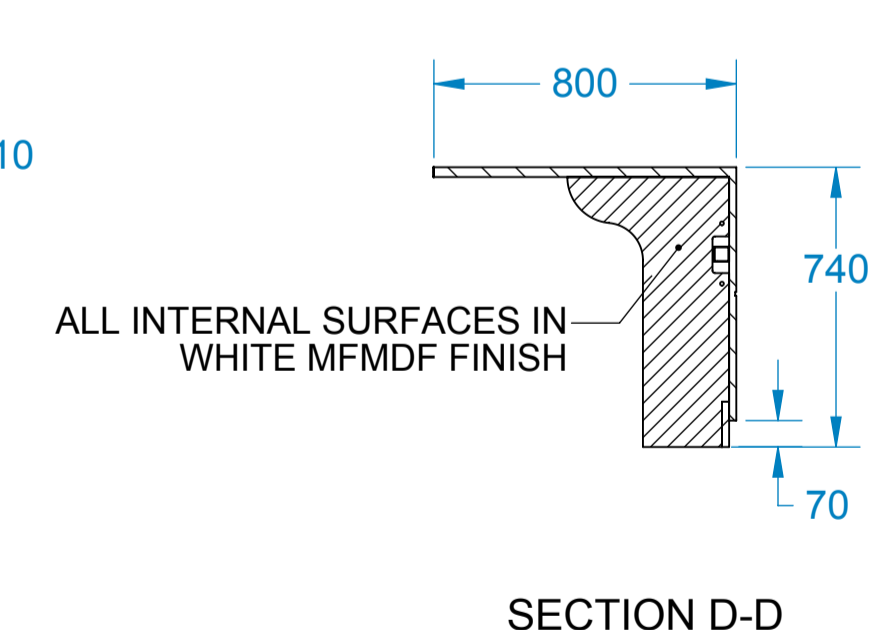

ISOMETRIC VIEW (NOT TO SCALE)

PLAN VIEW

BESPOKE RECEPTION DESKS TO ACCOMPANY IT BAR / STORAGE UNIT (DRAWING xxxx xxx xxx xxx)

DESKS TO SCRIBE TO WALL ON SITE, END MODULES TO BE MANUFACTURED 50mm OVERSIZE TO ALLOW FOR SCRIBE.

ALL OUTER SURFACES OF DESKS IN GLOSS WHITE LAMINATE, EXCEPT FOR ALL DESKTOPS TO BE IN DESIGNER WHITE LAMINATE (MATT WHITE)

LIGHTBOX MODULE SURROUNDS IN WHITE LACQUERED FINISH

Notes	

D	
C	
B	
A	ALL OUTER SURFACES IN GLOSS WHITE LAMINATE, EXCEPT TO WORKTOPS
Client	
Job No.	4177
Job Title	

Drawing Title					
BESPOKE RECEPTION DESK					
SHEET 1 OF 1					
Scale	1:20	Date	30 09 09	Drawn By	TAR
Drawing No.		Revision			
		A			

Clarke Rendall
BUSINESS FURNITURE LIMITED

Copyright exists on the designs and information shown on this drawing which may not be reproduced in any form without prior written consent