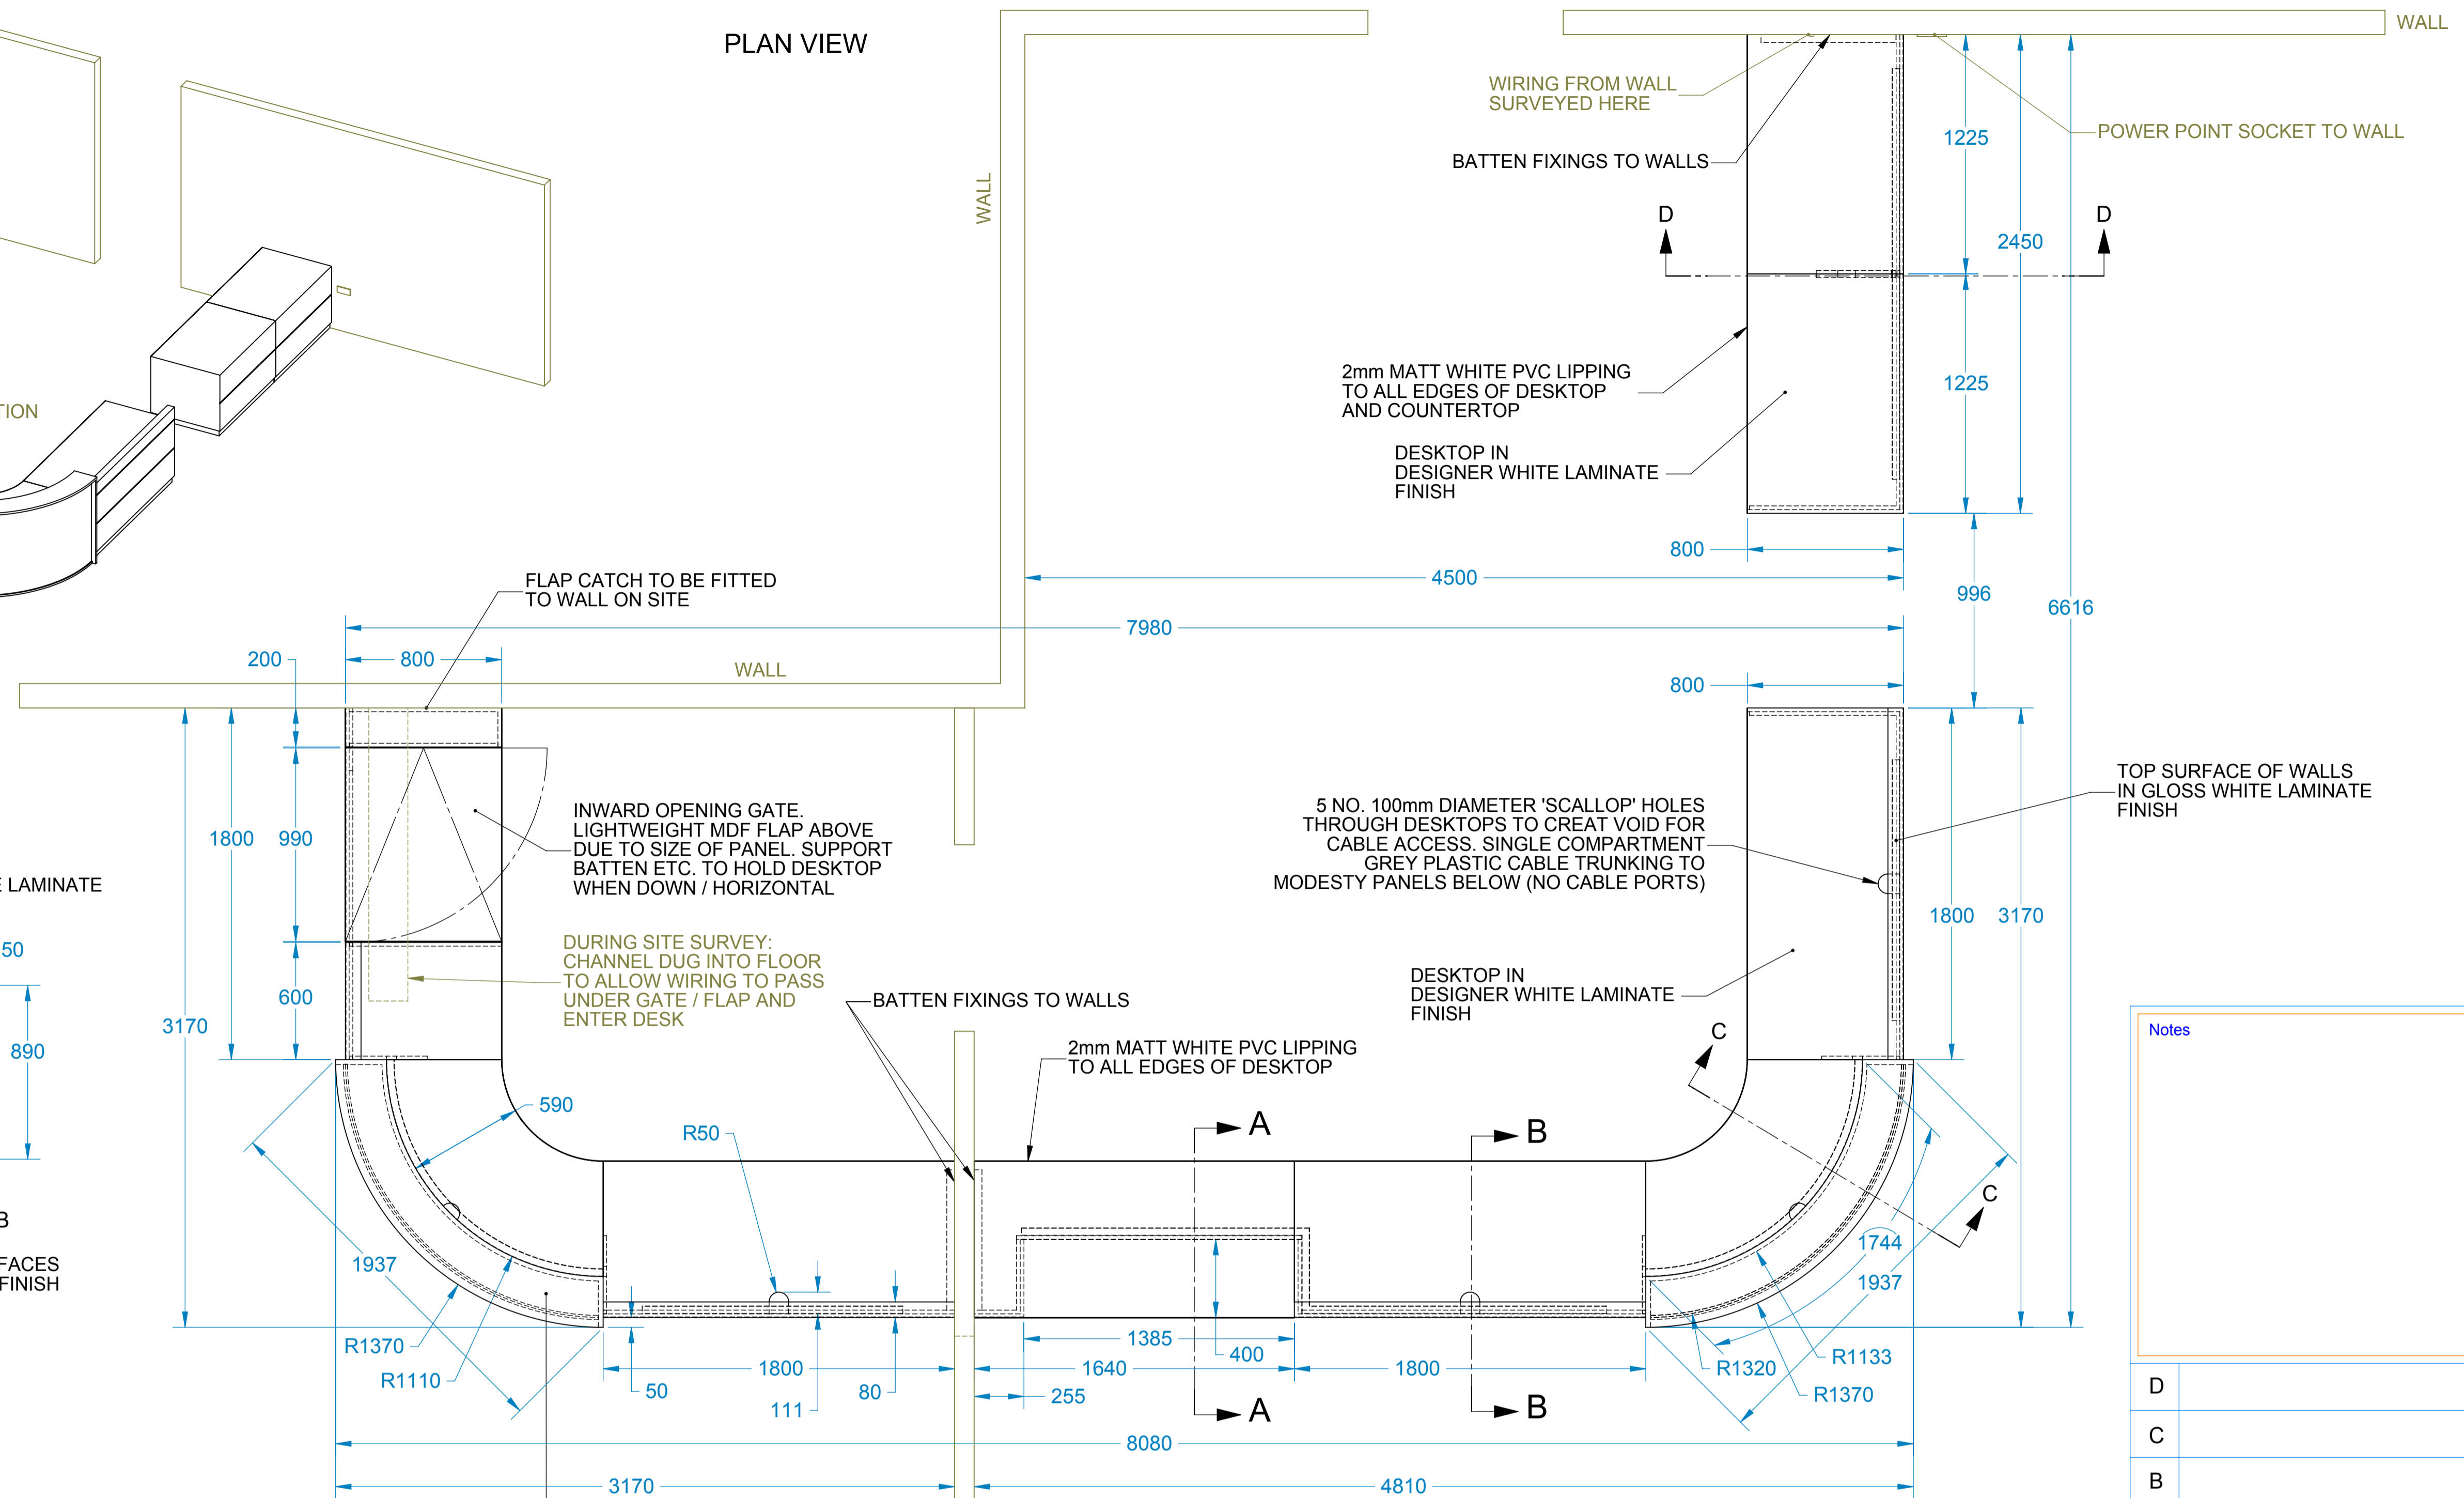

ISOMETRIC VIEW (NOT TO SCALE)

PLAN VIEW

BESPOKE RECEPTION DESKS TO ACCOMPANY IT BAR / STORAGE UNIT (DRAWING xxxx xxx xxx xxx)

DESKS TO SCRIBE TO WALL ON SITE, END MODULES TO BE MANUFACTURED 50mm OVERSIZE TO ALLOW FOR SCRIBE.

ALL OUTER SURFACES OF DESKS IN GLOSS WHITE LAMINATE, EXCEPT FOR ALL DESKTOPS TO BE IN DESIGNER WHITE LAMINATE (MATT WHITE)

LIGHTBOX MODULE SURROUNDS IN WHITE LACQUERED FINISH

Notes	

D	
C	
B	
A	ALL OUTER SURFACES IN GLOSS WHITE LAMINATE, EXCEPT TO WORKTOPS
Client	
Job No.	4177
Job Title	

Drawing Title					
BESPOKE RECEPTION DESK					
SHEET 1 OF 1					
Scale	1:20	Date	30 09 09	Drawn By	TAR
Drawing No.		Revision			
		A			

Clarke Rendall
BUSINESS FURNITURE LIMITED

Copyright exists on the designs and information shown on this drawing which may not be reproduced in any form without prior written consent