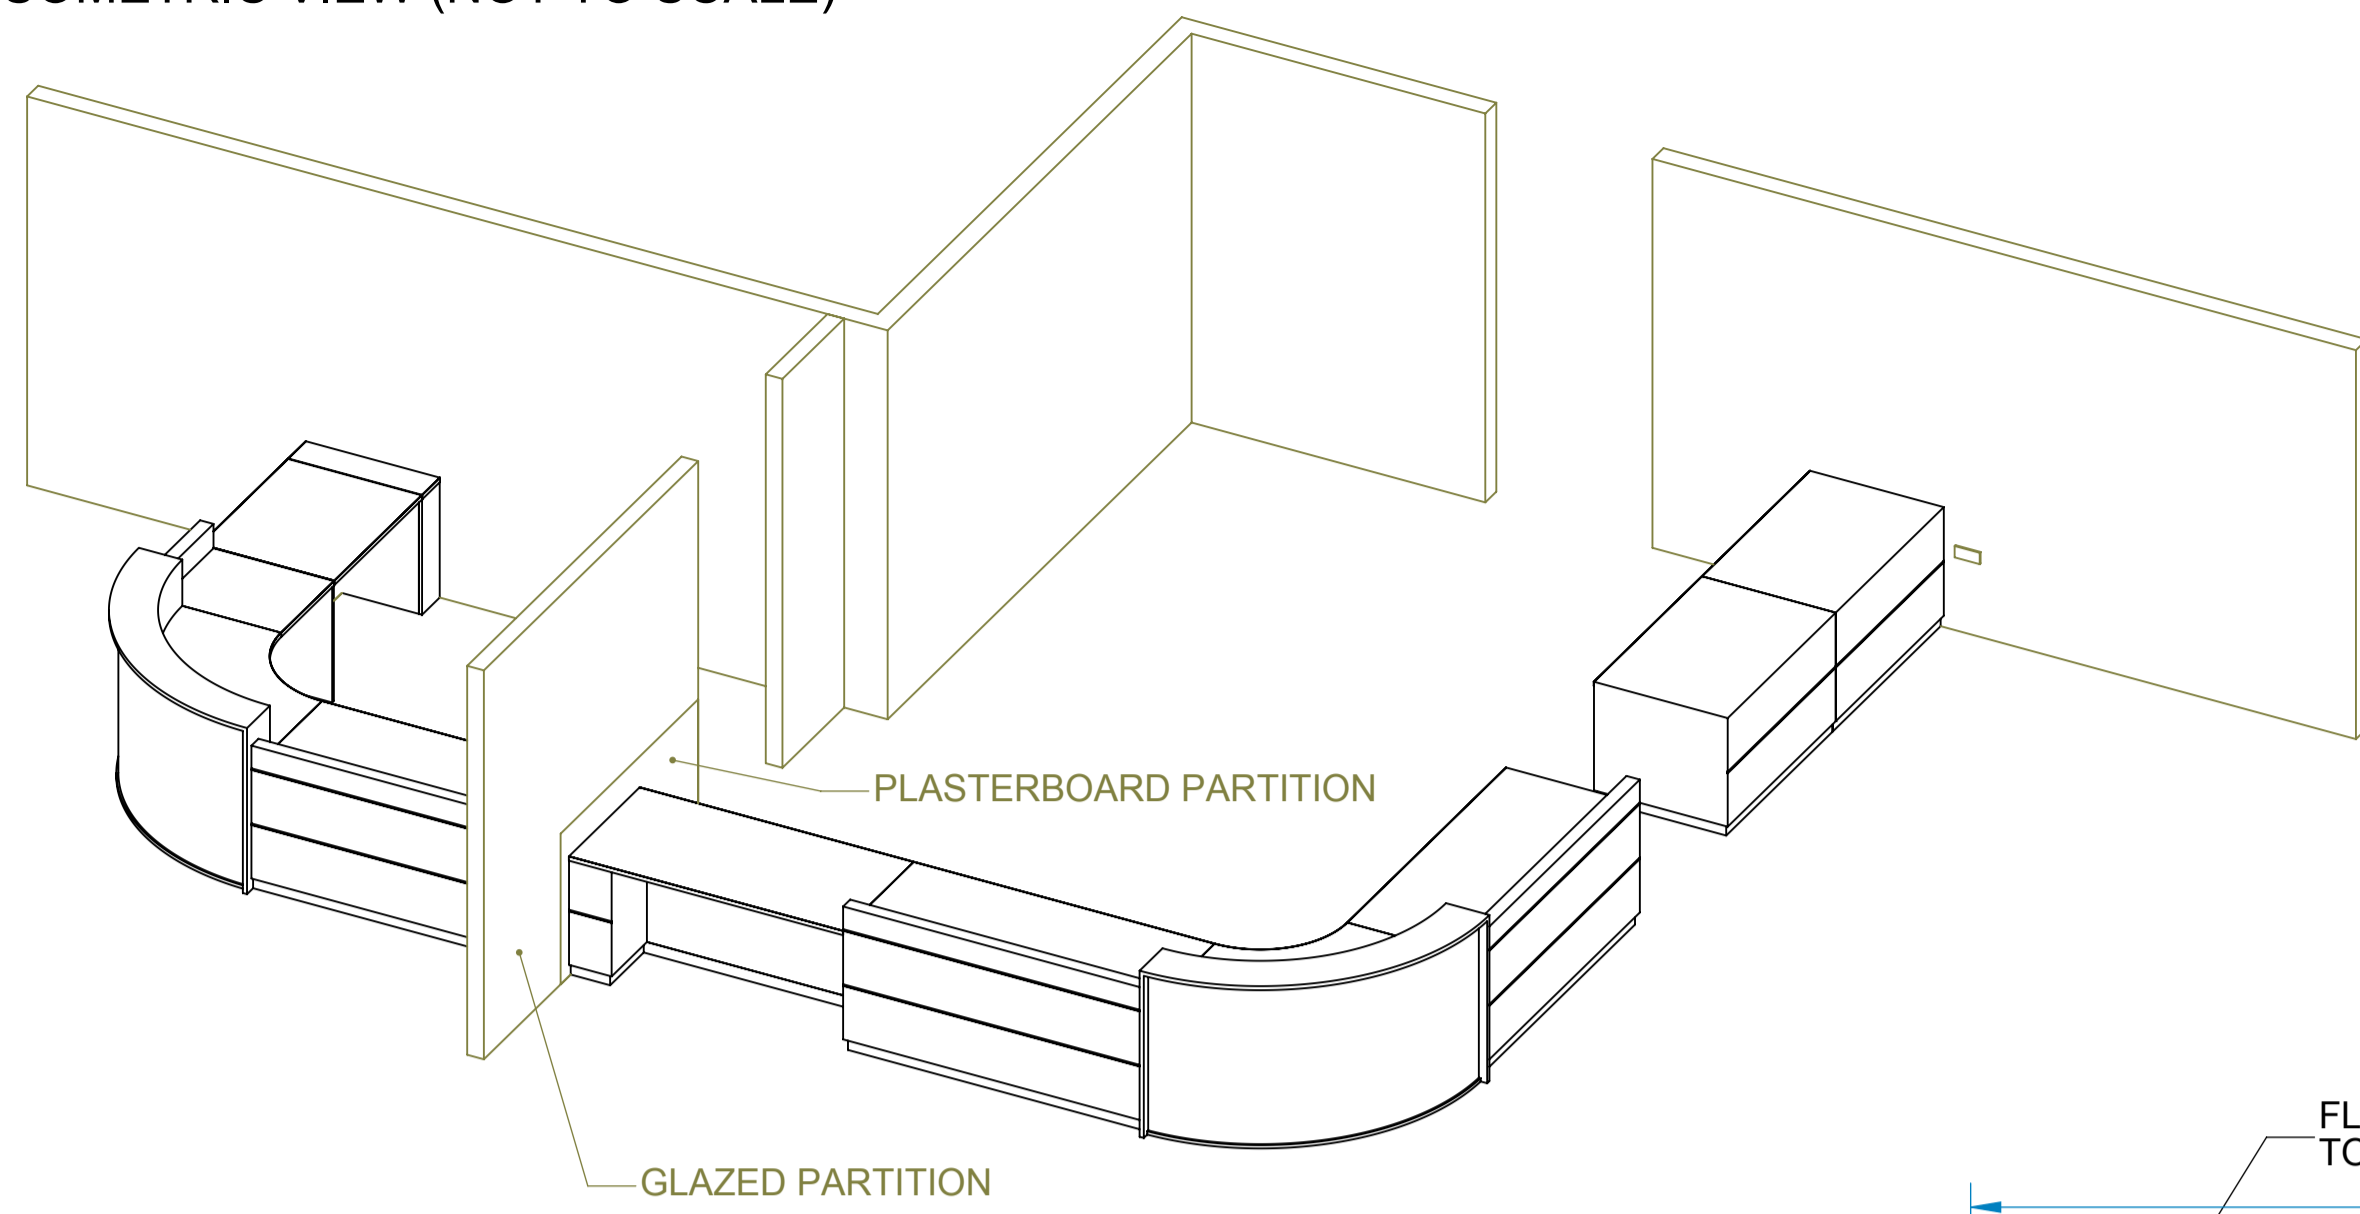

ISOMETRIC VIEW (NOT TO SCALE)

PLAN VIEW

BESPOKE RECEPTION DESKS TO ACCOMPANY IT BAR / STORAGE UNIT (DRAWING xxxx xxx xxx xxx)

DESKS TO SCRIBE TO WALL ON SITE, END MODULES TO BE MANUFACTURED 50mm OVERSIZE TO ALLOW FOR SCRIBE.

ALL OUTER SURFACES OF DESKS IN GLOSS WHITE LAMINATE, EXCEPT FOR ALL DESKTOPS TO BE IN DESIGNER WHITE LAMINATE (MATT WHITE)

LIGHTBOX MODULE SURROUNDS IN WHITE LACQUERED FINISH

Notes	

D	
C	
B	
A	ALL OUTER SURFACES IN GLOSS WHITE LAMINATE, EXCEPT TO WORKTOPS
Client	
Job No.	4177
Job Title	

Drawing Title					
BESPOKE RECEPTION DESK					
SHEET 1 OF 1					
Scale	1:20	Date	30 09 09	Drawn By	TAR
Drawing No.		Revision			
		A			

Clarke Rendall
BUSINESS FURNITURE LIMITED

Copyright exists on the designs and information shown on this drawing which may not be reproduced in any form without prior written consent