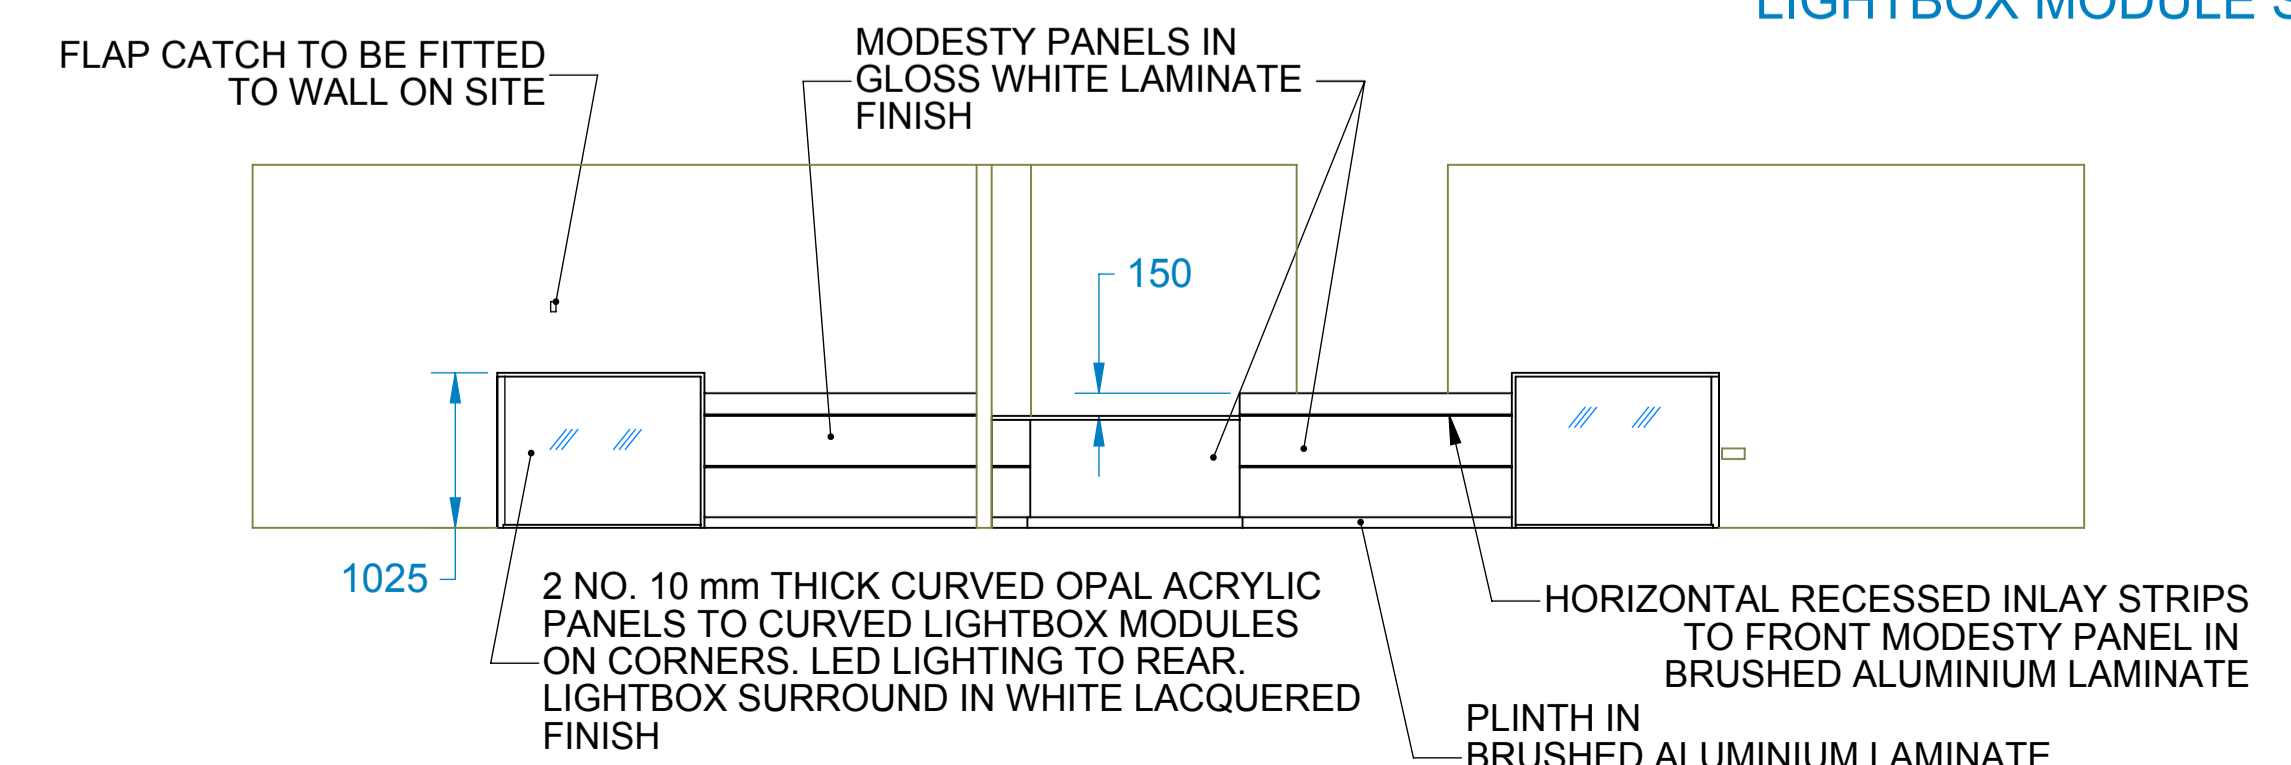

ISOMETRIC VIEW (NOT TO SCALE)

PLAN VIEW

BESPOKE RECEPTION DESKS TO ACCOMPANY IT BAR / STORAGE UNIT (DRAWING xxxx xxx xxx xxx)

DESKS TO SCRIBE TO WALL ON SITE, END MODULES TO BE MANUFACTURED 50mm OVERSIZE TO ALLOW FOR SCRIBE.

Drawing Title					
BESPOKE RECEPTION DESK					
SHEET 1 OF 1					
Scale	1:20	Date	30 09 09	Drawn By	TAR
Drawing No.		Revision			
		A			

Clarke Rendall
BUSINESS FURNITURE LIMITED

Copyright exists on the designs and information shown on this drawing which may not be reproduced in any form without prior written consent