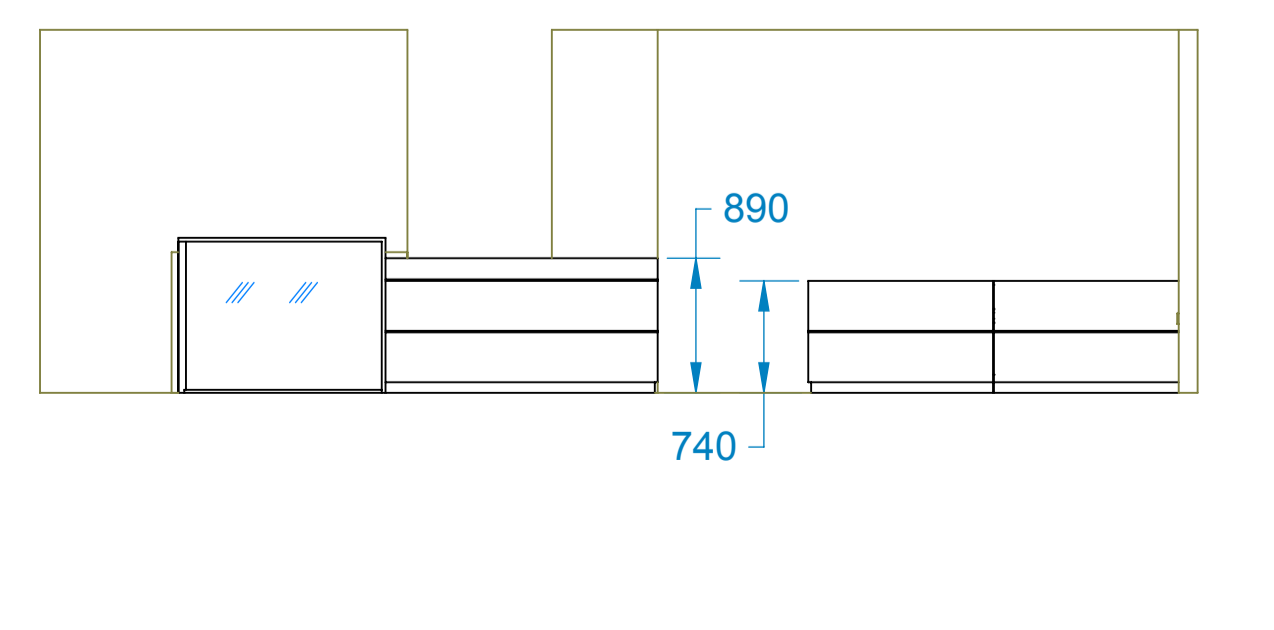

ISOMETRIC VIEW (NOT TO SCALE)

PLAN VIEW

BESPOKE RECEPTION DESKS TO ACCOMPANY IT BAR / STORAGE UNIT (DRAWING xxxx xxx xxx xxx)

DESKS TO SCRIBE TO WALL ON SITE, END MODULES TO BE MANUFACTURED 50mm OVERSIZE TO ALLOW FOR SCRIBE.

ALL OUTER SURFACES OF DESKS IN GLOSS WHITE LAMINATE, EXCEPT FOR ALL DESKTOPS TO BE IN DESIGNER WHITE LAMINATE (MATT WHITE)

LIGHTBOX MODULE SURROUNDS IN WHITE LACQUERED FINISH

Notes	

D	
C	
B	
A	ALL OUTER SURFACES IN GLOSS WHITE LAMINATE, EXCEPT TO WORKTOPS
Client	
Job No.	4177
Job Title	

Drawing Title					
BESPOKE RECEPTION DESK					
SHEET 1 OF 1					
Scale	1:20	Date	30 09 09	Drawn By	TAR
Drawing No.		Revision			
		A			

Clarke Rendall
BUSINESS FURNITURE LIMITED

Copyright exists on the designs and information shown on this drawing which may not be reproduced in any form without prior written consent