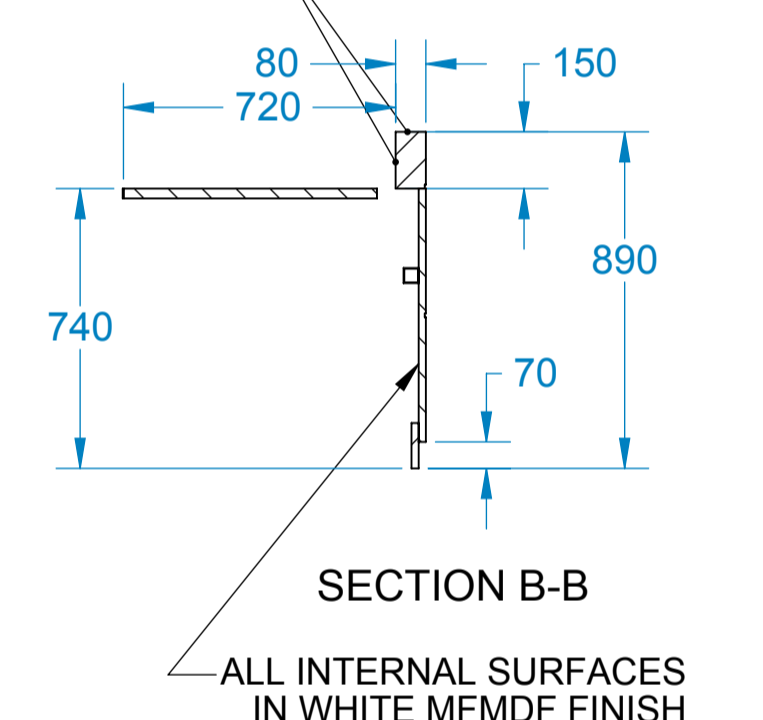

ISOMETRIC VIEW (NOT TO SCALE)

PLAN VIEW

BESPOKE RECEPTION DESKS TO ACCOMPANY IT BAR / STORAGE UNIT (DRAWING xxxx xxx xxx xxx)

DESKS TO SCRIBE TO WALL ON SITE, END MODULES TO BE MANUFACTURED 50mm OVERSIZE TO ALLOW FOR SCRIBE.

Drawing Title					
BESPOKE RECEPTION DESK					
SHEET 1 OF 1					
Scale	1:20	Date	30 09 09	Drawn By	TAR
Drawing No.		Revision			
		A			

Clarke Rendall
BUSINESS FURNITURE LIMITED

Copyright exists on the designs and information shown on this drawing which may not be reproduced in any form without prior written consent