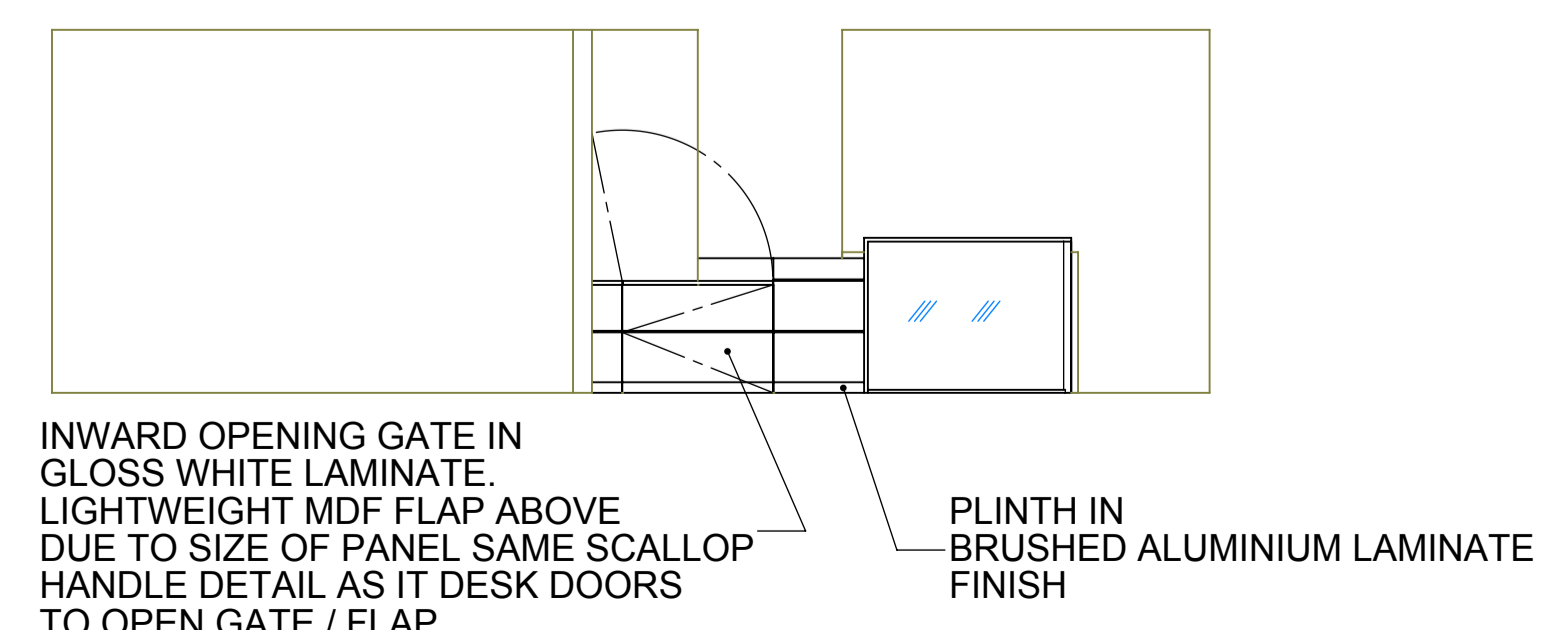

ISOMETRIC VIEW (NOT TO SCALE)

PLAN VIEW

BESPOKE RECEPTION DESKS TO ACCOMPANY IT BAR / STORAGE UNIT (DRAWING xxxx xxx xxx xxx)

DESKS TO SCRIBE TO WALL ON SITE, END MODULES TO BE MANUFACTURED 50mm OVERSIZE TO ALLOW FOR SCRIBE.

ALL OUTER SURFACES OF DESKS IN GLOSS WHITE LAMINATE, EXCEPT FOR ALL DESKTOPS TO BE IN DESIGNER WHITE LAMINATE (MATT WHITE)

LIGHTBOX MODULE SURROUNDS IN WHITE LACQUERED FINISH

Notes	

D	
C	
B	
A	ALL OUTER SURFACES IN GLOSS WHITE LAMINATE, EXCEPT TO WORKTOPS
Client	
Job No.	4177
Job Title	

Drawing Title					
BESPOKE RECEPTION DESK					
SHEET 1 OF 1					
Scale	1:20	Date	30 09 09	Drawn By	TAR
Drawing No.		Revision			
		A			

Clarke Rendall
BUSINESS FURNITURE LIMITED

Copyright exists on the designs and information shown on this drawing which may not be reproduced in any form without prior written consent