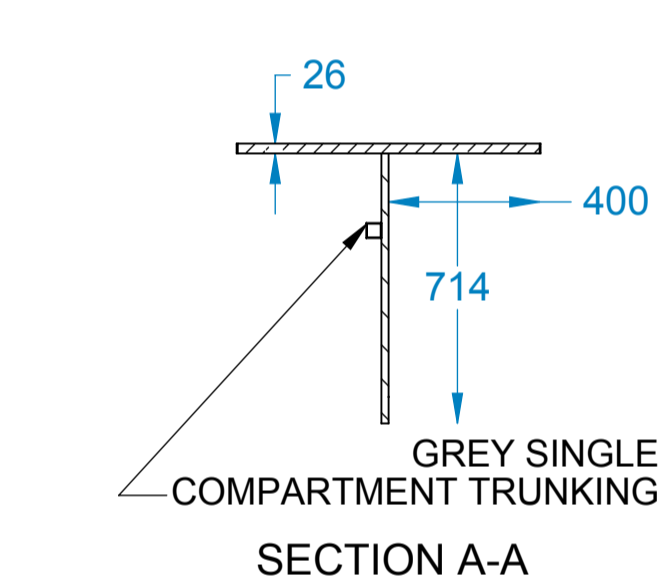

ISOMETRIC VIEW (NOT TO SCALE)

PLAN VIEW

BESPOKE RECEPTION DESKS TO ACCOMPANY IT BAR / STORAGE UNIT (DRAWING xxxx xxx xxx xxx)

DESKS TO SCRIBE TO WALL ON SITE, END MODULES TO BE MANUFACTURED 50mm OVERSIZE TO ALLOW FOR SCRIBE.

Drawing Title					
BESPOKE RECEPTION DESK					
SHEET 1 OF 1					
Scale	1:20	Date	30 09 09	Drawn By	TAR
Drawing No.		Revision			
		A			

Clarke Rendall
BUSINESS FURNITURE LIMITED

Copyright exists on the designs and information shown on this drawing which may not be reproduced in any form without prior written consent